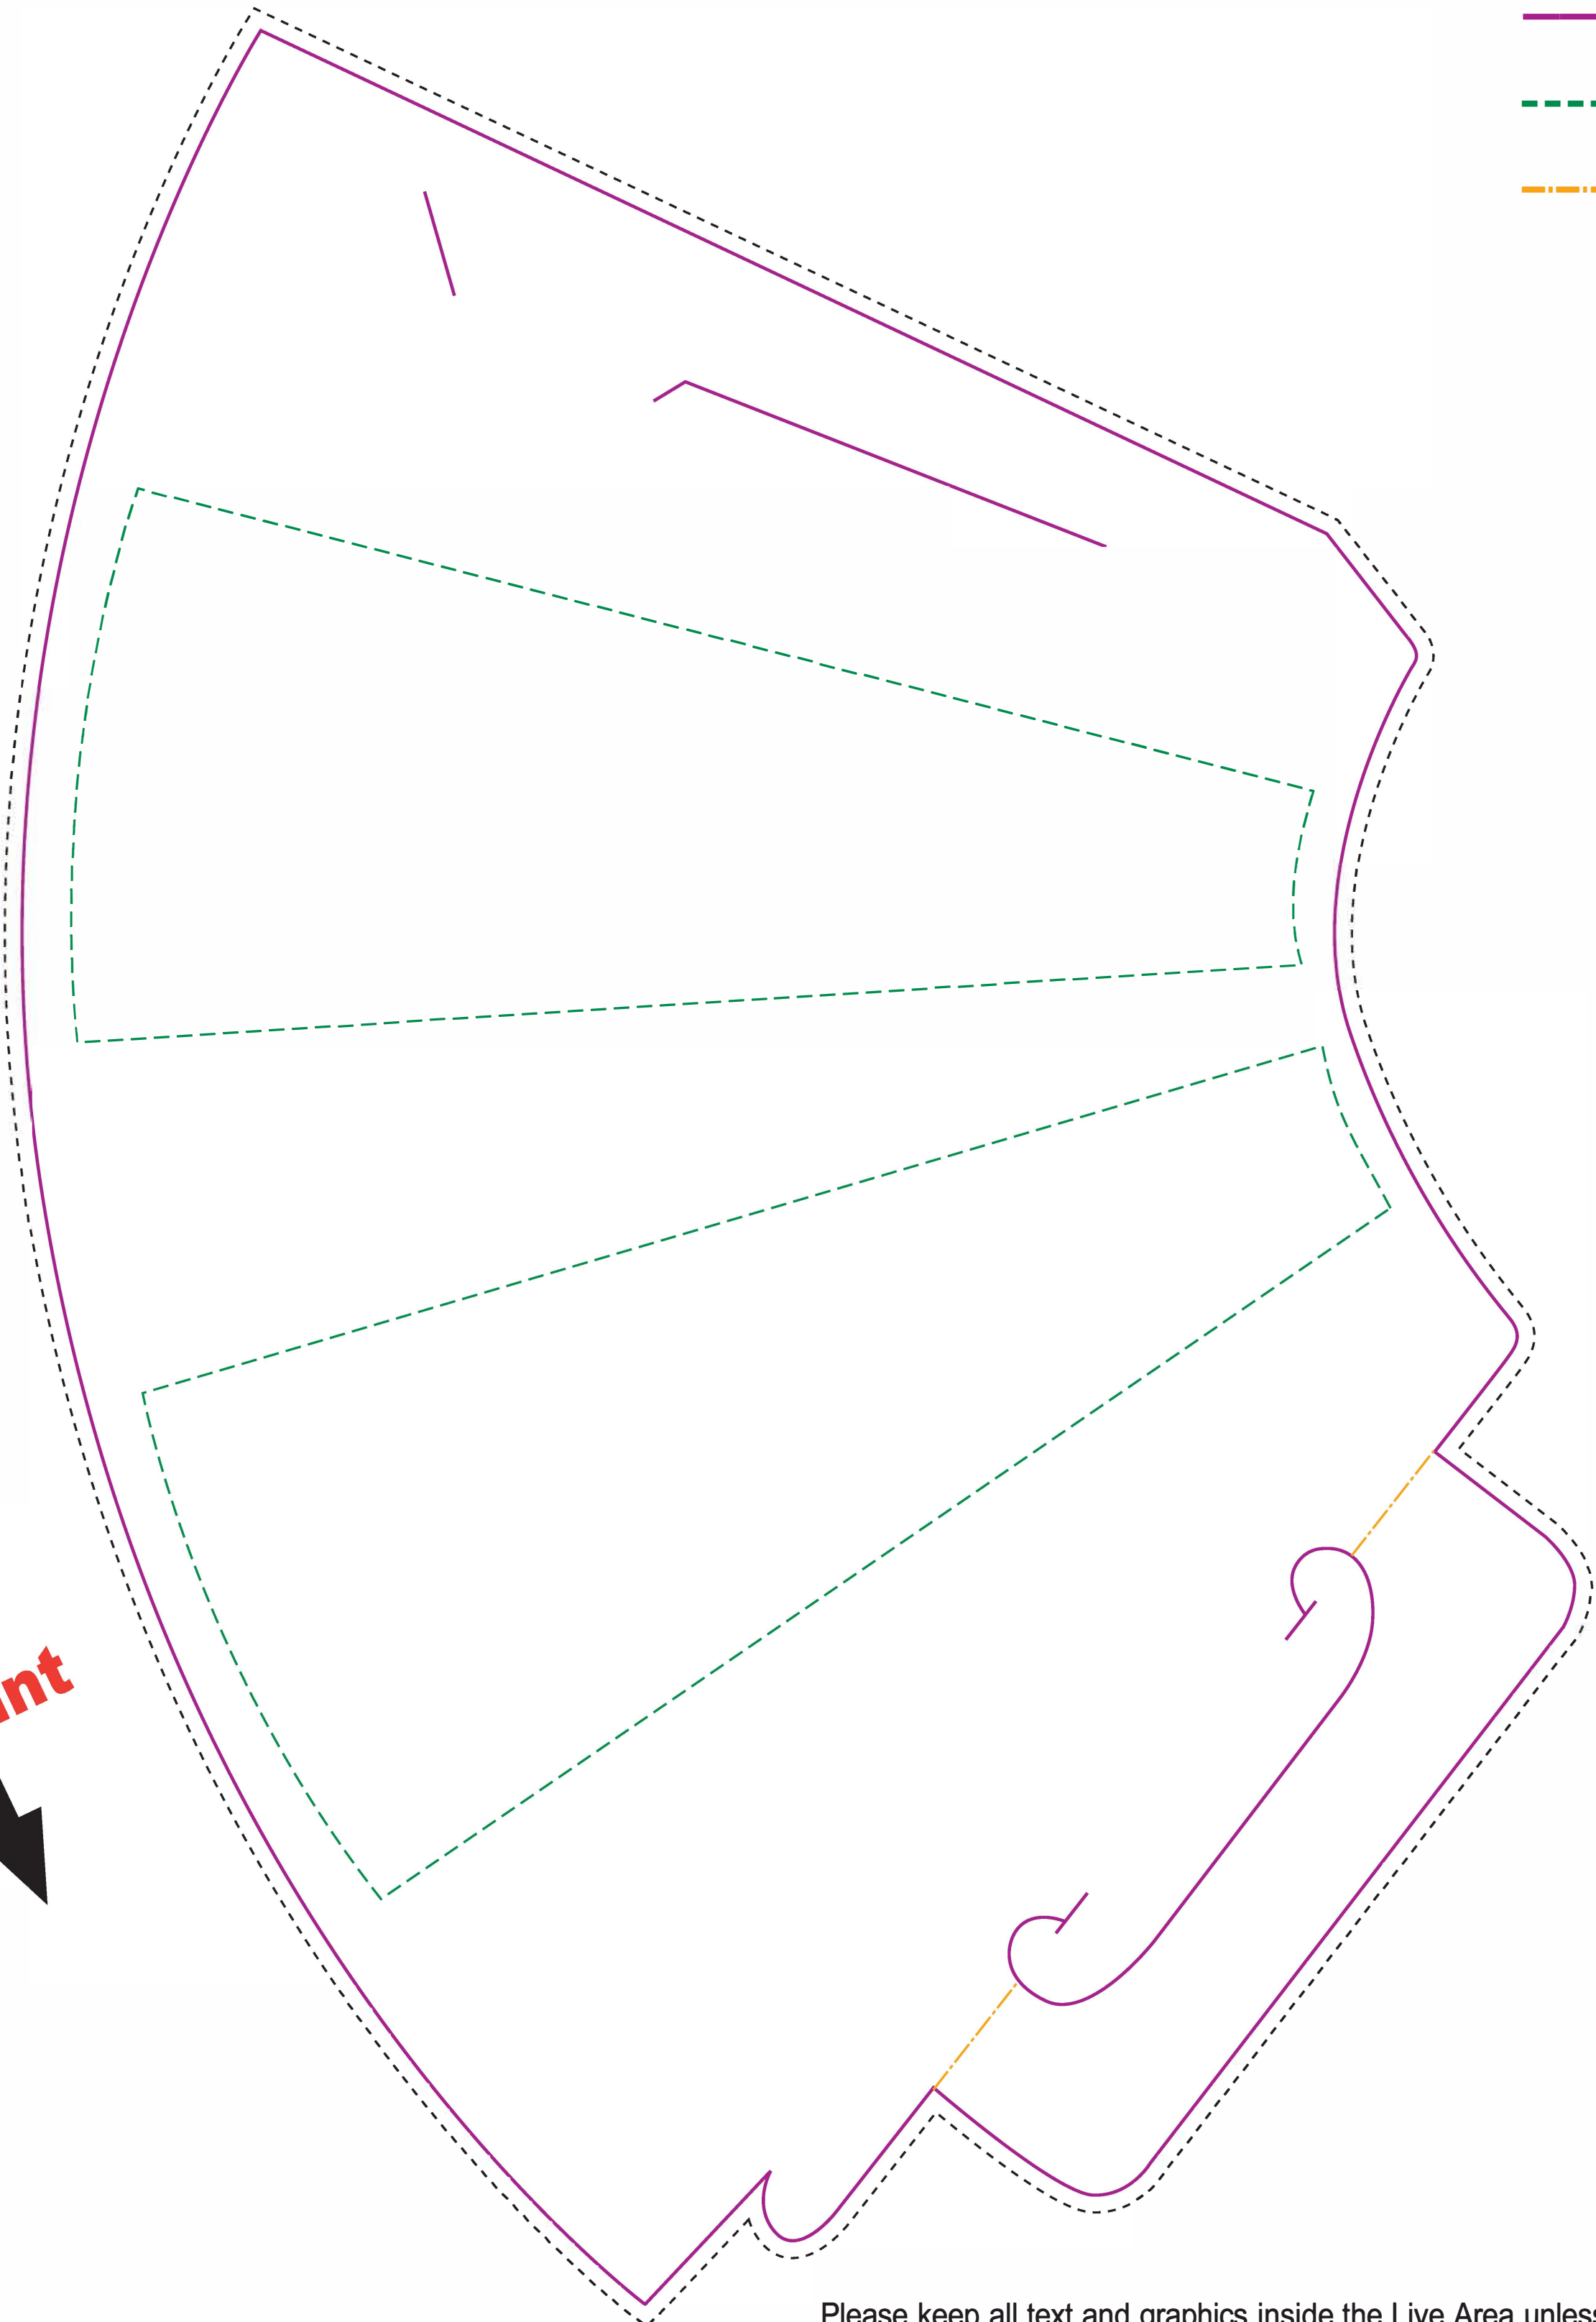

Actual size
Width: 11.25 in.
Height: 16.5 in.

LC29125R
10 inch
Round Megaphone

- **Bleed Line**
(1/8" offset from Die Line)
- **Die Line**
(represents actual cut product)
- - - **Live Area**
(3/16" inset from Die Line)
- · - · **Fold/Stick Gap**

Imprint
↑
(171.5°)

(25.5°)
↓
Imprint

Please keep all text and graphics inside the Live Area unless the graphic element is intended to bleed. Borders, if included, should bleed outward from the Live Area. Please model spot colors using the Pantone solid coated Matching System. Please submit all Fonts and Links for output with your Final Composite.